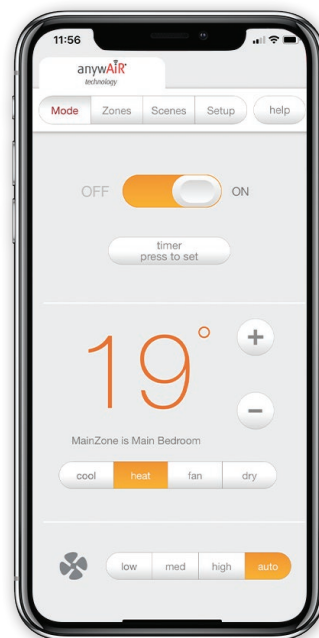

## Download the free app

Download the anywAiR® app from the App store or Google Play.

Follow the steps to **configure the App**

Once set up, the anywAiR® App interacts with the anywAiR® technology ducted controller to **remotely control your ducted system.**